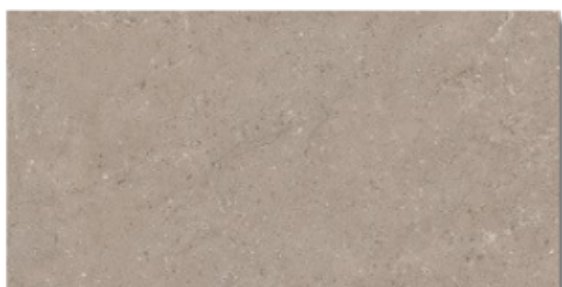

Modena

boje

R9 M v2 PEI4

kamen

Vizon

Površina

mat
retifikovana

Debljina

9 mm

Dimenzije

60x60
60x120